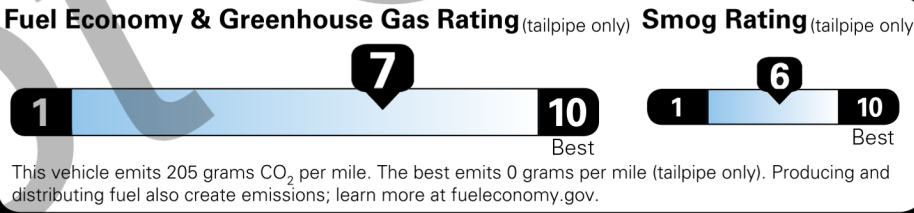

For Full Product Details, Please Visit Toyota.com/RAV4
Full Tank of Gas

BASE MANUFACTURER'S SUGGESTED RETAIL PRICE **$36,100.00**

OPTIONAL EQUIPMENT

FE 50 State Emissions

SOUTHEAST TOYOTA DISTRIBUTORS, LLC

MANUFACTURER'S SUGGESTED RETAIL PRICE[†] **$ 36,100.00**

DISTRIBUTOR'S OPTIONS

XY900	TOYOGUARD Platinum Includes: 2 Oil and Filter Changes at any Toyota Dealer Four Tire Rotations Roadside and Rental Car Assistance Exterior Paint Sealant and Interior Protector	699.00
LC100	LED Cargo Light	589.00
MR200	All Weather Floor Mats with All Weather Cargo Mat	499.00
PF100	Clear Paint Protection - Door Package Includes coverage where applicable on: Door Edge Guards Door Cups Rear Bumper Mudguards	249.00
MG100	Multimedia Screen Protector	169.00
PR100	Custom multi-layered, tempered glass construction featuring scratch and impact protection, anti-glare, anti-smudge and fingerprint resistance while quick and easy to clean.	129.00
CY200	Phone Cable Charge Package Contents: 1-Apple Lightning to USB-A Cable - 3' 1-Apple Lightning to USB-C Cable - 3' 1-USB-C to USB-A Cable - 3' 1-USB-C to USB-C Cable - 3'	79.00

EPA DOT Fuel Economy and Environment

Gasoline Vehicle

Fuel Economy
43 MPG
combined city/hwy
2.3 gallons per 100 miles

Small SUVs range from 14 to 125 MPG. The best vehicle rates 146 MPGe.

You save $2,750
in fuel costs over 5 years compared to the average new vehicle.

Annual fuel COST
$1,150

Actual results will vary for many reasons, including driving conditions and how you drive and maintain your vehicle. The average new vehicle gets 29 MPG and costs $8,500 to fuel over 5 years. Cost estimates are based on 15,000 miles per year at $3.30 per gallon. MPGe is miles per gasoline gallon equivalent. Vehicle emissions are a significant cause of climate change and smog.

fueleconomy.gov
Calculate personalized estimates and compare vehicles

MANUFACTURER'S SUGGESTED RETAIL PRICE[†] **$36,100.00**

[†]Manufacturer's suggested retail price excludes delivery processing and handling fees, license and title fees, applicable federal, state and local taxes, and dealer and distributor options and accessories.

36 month/36,000-mile limited warranty on all Southeast Toyota Distributors, LLC options, contact your local Toyota dealership for more information.

TOTAL DISTRIBUTOR'S OPTIONS	$ 2,413.00
DELIVERY, PROCESSING AND HANDLING FEE	1,595.00
DESTINATION FUEL SURCHARGE	0.00
TOTAL SUGGESTED RETAIL PRICE	$ 40,108.00

DELIVERED BY TRUCK TO: 09190

DAYTONA TOYOTA
451 N. NOVA ROAD
DAYTONA BEACH, FL 32114

H082