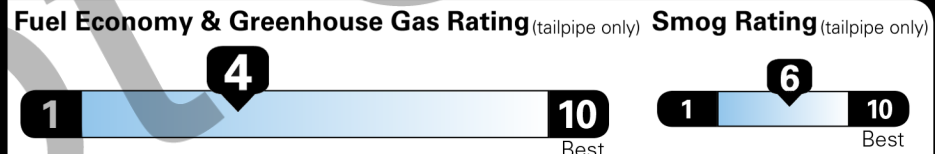

This vehicle emits 403 grams CO₂ per mile. The best emits 0 grams per mile (tailpipe only). Producing and distributing fuel also create emissions; learn more at fuel economy.gov.

Actual results will vary for many reasons, including driving conditions and how you drive and maintain your vehicle. The average new vehicle gets 29 MPG and costs $8,500 to fuel over 5 years. Cost estimates are based on 15,000 miles per year at $3.30 per gallon. MPGe is miles per gasoline gallon equivalent. Vehicle emissions are a significant cause of climate change and smog.

fuel economy.gov
Calculate personalized estimates and compare vehicles

MANUFACTURER'S SUGGESTED RETAIL PRICE[†] **$40,960.00**

[†]Manufacturer's suggested retail price excludes delivery processing and handling fees, license and title fees, applicable federal, state and local taxes, and dealer and distributor options and accessories.

36 month/36,000-mile limited warranty on all Southeast Toyota Distributors, LLC options, contact your local Toyota dealership for more information.

TOTAL DISTRIBUTOR'S OPTIONS	$ 1,505.00
DELIVERY, PROCESSING AND HANDLING FEE	1,595.00
DESTINATION FUEL SURCHARGE	0.00
TOTAL SUGGESTED RETAIL PRICE	$ 44,060.00

DELIVERED BY TRUCK TO: 09178

PARKS TOYOTA OF DELAND
1701 S. WOODLAND BLVD.
DELAND, FL 32720

J309