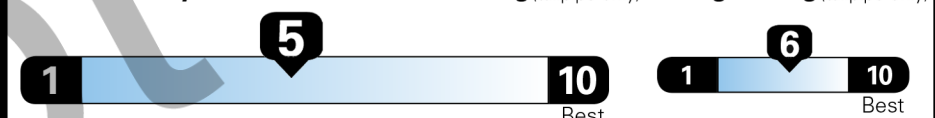

This vehicle emits 393 grams CO₂ per mile. The best emits 0 grams per mile (tailpipe only). Producing and distributing fuel also create emissions; learn more at fueleconomy.gov.

Actual results will vary for many reasons, including driving conditions and how you drive and maintain your vehicle. The average new vehicle gets 29 MPG and costs $8,500 to fuel over 5 years. Cost estimates are based on 15,000 miles per year at $3.30 per gallon. MPGe is miles per gasoline gallon equivalent. Vehicle emissions are a significant cause of climate change and smog.

fueleconomy.gov
Calculate personalized estimates and compare vehicles

MANUFACTURER'S SUGGESTED RETAIL PRICE[†] $40,590.00

[†]Manufacturer's suggested retail price excludes delivery processing and handling fees, license and title fees, applicable federal, state and local taxes, and dealer and distributor options and accessories.

36 month/36,000-mile limited warranty on all Southeast Toyota Distributors, LLC options, contact your local Toyota dealership for more information.

TOTAL DISTRIBUTOR'S OPTIONS $ 5,124.00
DELIVERY, PROCESSING AND HANDLING FEE 1,745.00
DESTINATION FUEL SURCHARGE 0.00

TOTAL SUGGESTED RETAIL PRICE $ 47,459.00

DELIVERED BY TRUCK TO: 10032

MARIETTA TOYOTA
750 COBB PKWY SOUTH, POB 4597
MARIETTA, GA 30061

C050