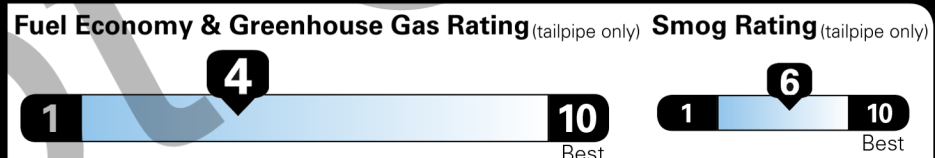

This vehicle emits 403 grams CO₂ per mile. The best emits 0 grams per mile (tailpipe only). Producing and distributing fuel also create emissions; learn more at fueleconomy.gov.

Actual results will vary for many reasons, including driving conditions and how you drive and maintain your vehicle. The average new vehicle gets 29 MPG and costs $8,500 to fuel over 5 years. Cost estimates are based on 15,000 miles per year at $3.30 per gallon. MPGe is miles per gasoline gallon equivalent. Vehicle emissions are a significant cause of climate change and smog.

fueleconomy.gov
Calculate personalized estimates and compare vehicles

MANUFACTURER'S SUGGESTED RETAIL PRICE[†] $48,780.00

[†]Manufacturer's suggested retail price excludes delivery processing and handling fees, license and title fees, applicable federal, state and local taxes, and dealer and distributor options and accessories.

36 month/36,000-mile limited warranty on all Southeast Toyota Distributors, LLC options, contact your local Toyota dealership for more information.

TOTAL DISTRIBUTOR'S OPTIONS	$ 3,152.00
DELIVERY, PROCESSING AND HANDLING FEE	1,745.00
DESTINATION FUEL SURCHARGE	0.00
TOTAL SUGGESTED RETAIL PRICE	$ 53,677.00

DELIVERED BY TRUCK TO: 09107

TOYOTA OF HOLLYWOOD
1841 NORTH STATE ROAD 7
HOLLYWOOD, FL 33021

D045