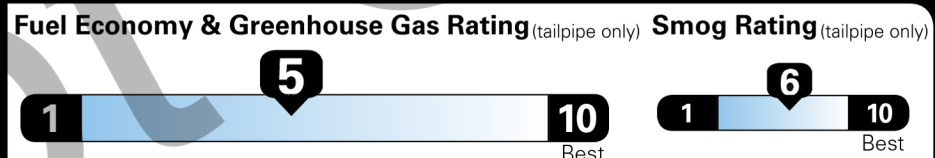

This vehicle emits 393 grams CO₂ per mile. The best emits 0 grams per mile (tailpipe only). Producing and distributing fuel also create emissions; learn more at fuel economy.gov.

Actual results will vary for many reasons, including driving conditions and how you drive and maintain your vehicle. The average new vehicle gets 29 MPG and costs $8,500 to fuel over 5 years. Cost estimates are based on 15,000 miles per year at $3.30 per gallon. MPGe is miles per gasoline gallon equivalent. Vehicle emissions are a significant cause of climate change and smog.

fuel economy.gov
Calculate personalized estimates and compare vehicles

MANUFACTURER'S SUGGESTED RETAIL PRICE[†] **$37,605.00**

[†]Manufacturer's suggested retail price excludes delivery processing and handling fees, license and title fees, applicable federal, state and local taxes, and dealer and distributor options and accessories.

36 month/36,000-mile limited warranty on all Southeast Toyota Distributors, LLC options, contact your local Toyota dealership for more information.

TOTAL DISTRIBUTOR'S OPTIONS **$ 3,403.00**
DELIVERY, PROCESSING AND HANDLING FEE **1,745.00**
DESTINATION FUEL SURCHARGE **0.00**

TOTAL SUGGESTED RETAIL PRICE **$ 42,753.00**

DELIVERED BY TRUCK TO: 09107

TOYOTA OF HOLLYWOOD
1841 NORTH STATE ROAD 7
HOLLYWOOD, FL 33021

D106