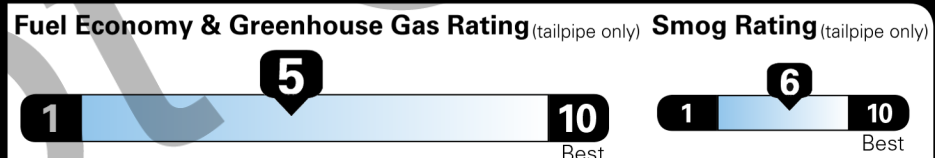

This vehicle emits 393 grams CO₂ per mile. The best emits 0 grams per mile (tailpipe only). Producing and distributing fuel also create emissions; learn more at fuel economy.gov.

Actual results will vary for many reasons, including driving conditions and how you drive and maintain your vehicle. The average new vehicle gets 29 MPG and costs $8,500 to fuel over 5 years. Cost estimates are based on 15,000 miles per year at $3.30 per gallon. MPGe is miles per gasoline gallon equivalent. Vehicle emissions are a significant cause of climate change and smog.

fuel economy.gov
Calculate personalized estimates and compare vehicles

MANUFACTURER'S SUGGESTED RETAIL PRICE[†] **$37,690.00**

[†]Manufacturer's suggested retail price excludes delivery processing and handling fees, license and title fees, applicable federal, state and local taxes, and dealer and distributor options and accessories.

36 month/36,000-mile limited warranty on all Southeast Toyota Distributors, LLC options, contact your local Toyota dealership for more information.

TOTAL DISTRIBUTOR'S OPTIONS $ 1,505.00
DELIVERY, PROCESSING AND HANDLING FEE 1,745.00
DESTINATION FUEL SURCHARGE 0.00

TOTAL SUGGESTED RETAIL PRICE **$ 40,940.00**

DELIVERED BY TRUCK TO: 09190

DAYTONA TOYOTA
451 N. NOVA ROAD
DAYTONA BEACH, FL 32114

G312