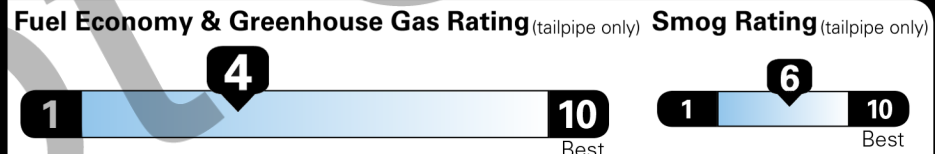

This vehicle emits 424 grams CO₂ per mile. The best emits 0 grams per mile (tailpipe only). Producing and distributing fuel also create emissions; learn more at fueleconomy.gov.

Actual results will vary for many reasons, including driving conditions and how you drive and maintain your vehicle. The average new vehicle gets 29 MPG and costs $8,500 to fuel over 5 years. Cost estimates are based on 15,000 miles per year at $3.30 per gallon. MPGe is miles per gasoline gallon equivalent. Vehicle emissions are a significant cause of climate change and smog.

fueleconomy.gov
Calculate personalized estimates and compare vehicles

MANUFACTURER'S SUGGESTED RETAIL PRICE[†] **$40,690.00**

[†]Manufacturer's suggested retail price excludes delivery processing and handling fees, license and title fees, applicable federal, state and local taxes, and dealer and distributor options and accessories.

36 month/36,000-mile limited warranty on all Southeast Toyota Distributors, LLC options, contact your local Toyota dealership for more information.

TOTAL DISTRIBUTOR'S OPTIONS $1,505.00
DELIVERY, PROCESSING AND HANDLING FEE 1,595.00
DESTINATION FUEL SURCHARGE 0.00
TOTAL SUGGESTED RETAIL PRICE $ 43,790.00

DELIVERED BY TRUCK TO: 09178

PARKS TOYOTA OF DELAND
1701 S. WOODLAND BLVD.
DELAND, FL 32720

B303