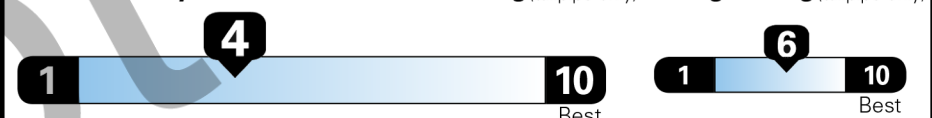

Fuel Economy & Greenhouse Gas Rating (tailpipe only) Smog Rating (tailpipe only)

This vehicle emits 424 grams CO₂ per mile. The best emits 0 grams per mile (tailpipe only). Producing and distributing fuel also create emissions; learn more at fueleconomy.gov.

Actual results will vary for many reasons, including driving conditions and how you drive and maintain your vehicle. The average new vehicle gets 29 MPG and costs $8,500 to fuel over 5 years. Cost estimates are based on 15,000 miles per year at $3.30 per gallon. MPGe is miles per gasoline gallon equivalent. Vehicle emissions are a significant cause of climate change and smog.

fueleconomy.gov

Calculate personalized estimates and compare vehicles

MANUFACTURER'S SUGGESTED RETAIL PRICE[†] $43,990.00

[†]Manufacturer's suggested retail price excludes delivery processing and handling fees, license and title fees, applicable federal, state and local taxes, and dealer and distributor options and accessories.

36 month/36,000-mile limited warranty on all Southeast Toyota Distributors, LLC options, contact your local Toyota dealership for more information.

TOTAL DISTRIBUTOR'S OPTIONS $ 3,123.00
DELIVERY, PROCESSING AND HANDLING FEE 1,595.00
DESTINATION FUEL SURCHARGE 0.00

TOTAL SUGGESTED RETAIL PRICE $ 48,708.00

DELIVERED BY TRUCK TO: 09107

TOYOTA OF HOLLYWOOD
1841 NORTH STATE ROAD 7
HOLLYWOOD, FL 33021

C139