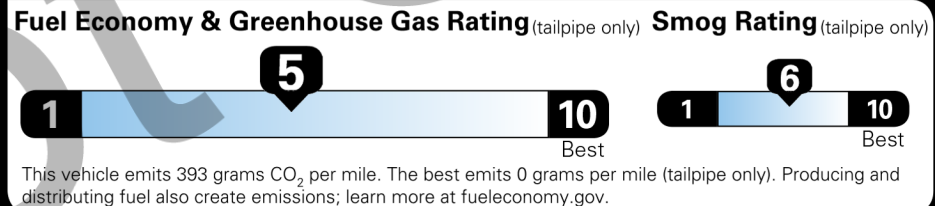

For Full Product Details:
Please Visit Toyota.com/Tacoma
Full Tank of Gas

BASE MANUFACTURER'S SUGGESTED RETAIL PRICE **$37,605.00**

OPTIONAL EQUIPMENT

FE 50 State Emissions

SOUTHEAST TOYOTA DISTRIBUTORS, LLC

MANUFACTURER'S SUGGESTED RETAIL PRICE[†] **$ 37,605.00**

DISTRIBUTOR'S OPTIONS

W0	18" Accessory Wheel - TRD Black (Replaces 4 factory wheels listed)	1,325.00
R2	Oval Tube Step - Black	899.00
XF210	Paint Protection Film: Hood & Door Package Includes coverage where applicable on: Hood Mirror Backs Door Edge Guards Door Cups Rear Bumper	849.00
XY900	TOYOGUARD Platinum Includes: 2 Oil and Filter Changes at any Toyota Dealer Four Tire Rotations Roadside and Rental Car Assistance Exterior Paint Sealant and Interior Protector	699.00
CW100	Wireless Charger Tray	399.00
MC100	Carpet Floor Mats	349.00
MG100	Mudguards	269.00
PR100	Multimedia Screen Protector	129.00
CY200	Phone Cable Charge Package	79.00

Contents:
1-Apple Lightning to USB-A Cable - 3'
1-Apple Lightning to USB-C Cable - 3'
1-USB-C to USB-A Cable - 3'
1-USB-C to USB-C Cable - 3'

EPA DOT Fuel Economy and Environment

Gasoline Vehicle

Fuel Economy
23 MPG
Small Pickups range from 20 to 38 MPG. The best vehicle rates 146 MPGe.
21 26
combined city/hwy city highway
4.3 gallons per 100 miles

You spend $2,250 more in fuel costs over 5 years
compared to the average new vehicle.

Annual fuel COST
$2,150

Actual results will vary for many reasons, including driving conditions and how you drive and maintain your vehicle. The average new vehicle gets 29 MPG and costs $8,500 to fuel over 5 years. Cost estimates are based on 15,000 miles per year at $3.30 per gallon. MPGe is miles per gasoline gallon equivalent. Vehicle emissions are a significant cause of climate change and smog.

fueleconomy.gov
Calculate personalized estimates and compare vehicles

MANUFACTURER'S SUGGESTED RETAIL PRICE[†] **$37,605.00**

[†]Manufacturer's suggested retail price excludes delivery processing and handling fees, license and title fees, applicable federal, state and local taxes, and dealer and distributor options and accessories.

36 month/36,000-mile limited warranty on all Southeast Toyota Distributors, LLC options, contact your local Toyota dealership for more information.

TOTAL DISTRIBUTOR'S OPTIONS	$ 4,997.00
DELIVERY, PROCESSING AND HANDLING FEE	1,745.00
DESTINATION FUEL SURCHARGE	0.00
TOTAL SUGGESTED RETAIL PRICE	$ 44,347.00

DELIVERED BY TRUCK TO: 09107

TOYOTA OF HOLLYWOOD
1841 NORTH STATE ROAD 7
HOLLYWOOD, FL 33021

O125