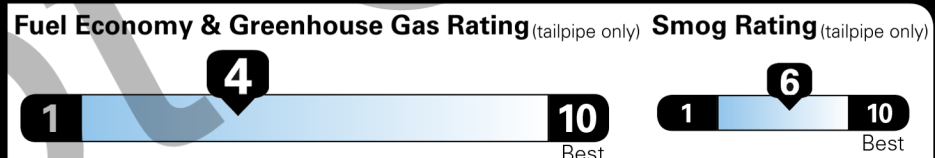

This vehicle emits 403 grams CO₂ per mile. The best emits 0 grams per mile (tailpipe only). Producing and distributing fuel also create emissions; learn more at fueleconomy.gov.

Actual results will vary for many reasons, including driving conditions and how you drive and maintain your vehicle. The average new vehicle gets 29 MPG and costs $8,500 to fuel over 5 years. Cost estimates are based on 15,000 miles per year at $3.30 per gallon. MPGe is miles per gasoline gallon equivalent. Vehicle emissions are a significant cause of climate change and smog.

fueleconomy.gov
Calculate personalized estimates and compare vehicles

MANUFACTURER'S SUGGESTED RETAIL PRICE[†] $48,580.00

[†]Manufacturer's suggested retail price excludes delivery processing and handling fees, license and title fees, applicable federal, state and local taxes, and dealer and distributor options and accessories.

36 month/36,000-mile limited warranty on all Southeast Toyota Distributors, LLC options, contact your local Toyota dealership for more information.

TOTAL DISTRIBUTOR'S OPTIONS	$ 3,152.00
DELIVERY, PROCESSING AND HANDLING FEE	1,595.00
DESTINATION FUEL SURCHARGE	0.00
TOTAL SUGGESTED RETAIL PRICE	$ 53,327.00

DELIVERED BY TRUCK TO: 09107

TOYOTA OF HOLLYWOOD
1841 NORTH STATE ROAD 7
HOLLYWOOD, FL 33021

E112