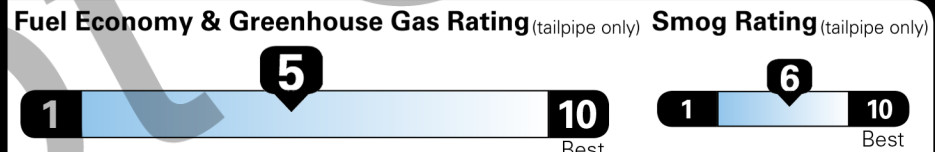

This vehicle emits 393 grams CO₂ per mile. The best emits 0 grams per mile (tailpipe only). Producing and distributing fuel also create emissions; learn more at fueleconomy.gov.

Actual results will vary for many reasons, including driving conditions and how you drive and maintain your vehicle. The average new vehicle gets 29 MPG and costs $8,500 to fuel over 5 years. Cost estimates are based on 15,000 miles per year at $3.30 per gallon. MPGe is miles per gasoline gallon equivalent. Vehicle emissions are a significant cause of climate change and smog.

fueleconomy.gov
Calculate personalized estimates and compare vehicles

MANUFACTURER'S SUGGESTED RETAIL PRICE[†] **$37,490.00**

[†]Manufacturer's suggested retail price excludes delivery processing and handling fees, license and title fees, applicable federal, state and local taxes, and dealer and distributor options and accessories.

36 month/36,000-mile limited warranty on all Southeast Toyota Distributors, LLC options, contact your local Toyota dealership for more information.

TOTAL DISTRIBUTOR'S OPTIONS $1,505.00
DELIVERY, PROCESSING AND HANDLING FEE 1,595.00
DESTINATION FUEL SURCHARGE 0.00

TOTAL SUGGESTED RETAIL PRICE $ 40,590.00

DELIVERED BY TRUCK TO: 09178

PARKS TOYOTA OF DELAND
1701 S. WOODLAND BLVD.
DELAND, FL 32720

J102