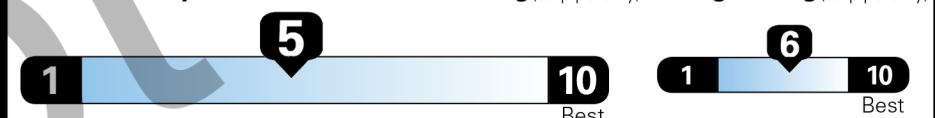

This vehicle emits 394 grams CO₂ per mile. The best emits 0 grams per mile (tailpipe only). Producing and distributing fuel also create emissions; learn more at fuel economy.gov.

Actual results will vary for many reasons, including driving conditions and how you drive and maintain your vehicle. The average new vehicle gets 29 MPG and costs $8,500 to fuel over 5 years. Cost estimates are based on 15,000 miles per year at $3.30 per gallon. MPGe is miles per gasoline gallon equivalent. Vehicle emissions are a significant cause of climate change and smog.

fuel economy.gov
Calculate personalized estimates and compare vehicles

MANUFACTURER'S SUGGESTED RETAIL PRICE[†] **$35,600.00**

[†]Manufacturer's suggested retail price excludes delivery processing and handling fees, license and title fees, applicable federal, state and local taxes, and dealer and distributor options and accessories.

36 month/36,000-mile limited warranty on all Southeast Toyota Distributors, LLC options, contact your local Toyota dealership for more information.

TOTAL DISTRIBUTOR'S OPTIONS $ 2,105.00
DELIVERY, PROCESSING AND HANDLING FEE 1,745.00
DESTINATION FUEL SURCHARGE 0.00
TOTAL SUGGESTED RETAIL PRICE **$ 39,450.00**

DELIVERED BY TRUCK TO: 09107

TOYOTA OF HOLLYWOOD
1841 NORTH STATE ROAD 7
HOLLYWOOD, FL 33021

C110