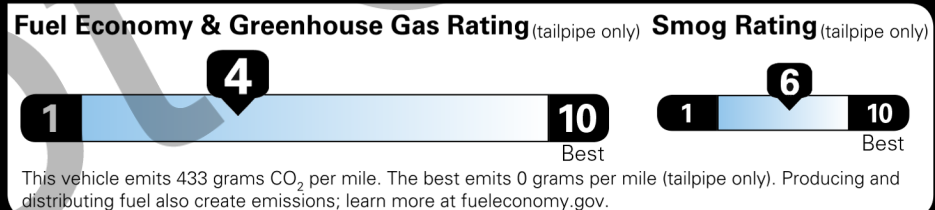

GOVERNMENT 5-STAR SAFETY RATINGS

Overall Vehicle Score ★★★★★
Based on the combined ratings of frontal, side and rollover.
Should ONLY be compared to other vehicles of similar size and weight.

Frontal Crash Driver Passenger ★★★★★
Based on the risk of injury in a frontal impact.
Should ONLY be compared to other vehicles of similar size and weight.

Side Crash Front seat Rear seat ★★★★★★
Based on the risk of injury in a side impact.

Rollover ★★★★★
Based on the risk of rollover in a single-vehicle crash.

Star ratings range from 1 to 5 stars (★★★★★) with 5 being the highest.
Source: National Highway Traffic Safety Administration (NHTSA)
www.safercar.gov or 1-888-327-4236

EPA DOT Fuel Economy and Environment

Gasoline Vehicle

Fuel Economy
21 MPG
Small Pickups range from 20 to 38 MPG. The best vehicle rates 146 MPGe.
19 23
combined city/hwy city highway
4.8 gallons per 100 miles

You spend $3,250
more in fuel costs over 5 years compared to the average new vehicle.

Annual fuel COST
$2,350

Actual results will vary for many reasons, including driving conditions and how you drive and maintain your vehicle. The average new vehicle gets 29 MPG and costs $8,500 to fuel over 5 years. Cost estimates are based on 15,000 miles per year at $3.30 per gallon. MPGe is miles per gasoline gallon equivalent. Vehicle emissions are a significant cause of climate change and smog.

fuel economy.gov
Calculate personalized estimates and compare vehicles

MANUFACTURER'S SUGGESTED RETAIL PRICE[†] **$44,115.00**

[†]Manufacturer's suggested retail price excludes delivery processing and handling fees, license and title fees, applicable federal, state and local taxes, and dealer and distributor options and accessories.

36 month/36,000-mile limited warranty on all Southeast Toyota Distributors, LLC options, contact your local Toyota dealership for more information.

TOTAL DISTRIBUTOR'S OPTIONS	$ 3,903.00
DELIVERY, PROCESSING AND HANDLING FEE	1,595.00
DESTINATION FUEL SURCHARGE	0.00
TOTAL SUGGESTED RETAIL PRICE	$ 49,613.00

DELIVERED BY TRUCK TO: 09231

BEAVER TOYOTA OF ST. AUGUSTINE
900 MARKET PLACE DRIVE
ST. AUGUSTINE, FL 32084

M109