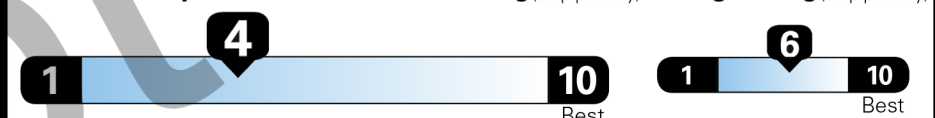

Fuel Economy & Greenhouse Gas Rating (tailpipe only) Smog Rating (tailpipe only)

This vehicle emits 433 grams CO₂ per mile. The best emits 0 grams per mile (tailpipe only). Producing and distributing fuel also create emissions; learn more at fueleconomy.gov.

Actual results will vary for many reasons, including driving conditions and how you drive and maintain your vehicle. The average new vehicle gets 29 MPG and costs $8,500 to fuel over 5 years. Cost estimates are based on 15,000 miles per year at $3.30 per gallon. MPGe is miles per gasoline gallon equivalent. Vehicle emissions are a significant cause of climate change and smog.

fueleconomy.gov

Calculate personalized estimates and compare vehicles

MANUFACTURER'S SUGGESTED RETAIL PRICE[†] **$43,815.00**

[†]Manufacturer's suggested retail price excludes delivery processing and handling fees, license and title fees, applicable federal, state and local taxes, and dealer and distributor options and accessories.

36 month/36,000-mile limited warranty on all Southeast Toyota Distributors, LLC options, contact your local Toyota dealership for more information.

TOTAL DISTRIBUTOR'S OPTIONS $1,156.00
DELIVERY, PROCESSING AND HANDLING FEE 1,595.00
DESTINATION FUEL SURCHARGE 0.00

TOTAL SUGGESTED RETAIL PRICE $ 46,566.00

DELIVERED BY TRUCK TO: 09190

DAYTONA TOYOTA
451 N. NOVA ROAD
DAYTONA BEACH, FL 32114

L101