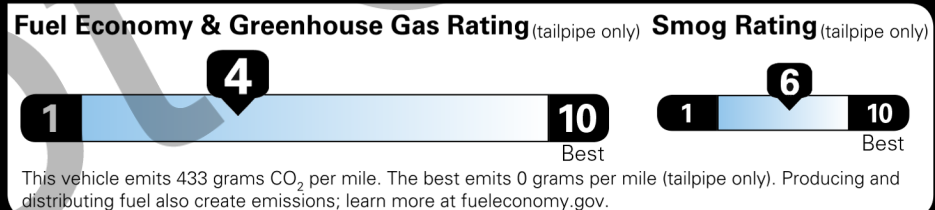

GOVERNMENT 5-STAR SAFETY RATINGS

Overall Vehicle Score ★★★★★
Based on the combined ratings of frontal, side and rollover.
Should ONLY be compared to other vehicles of similar size and weight.

Frontal Crash Driver Passenger ★★★★★
Based on the risk of injury in a frontal impact.
Should ONLY be compared to other vehicles of similar size and weight.

Side Crash Front seat Rear seat ★★★★★★
Based on the risk of injury in a side impact.

Rollover ★★★★★
Based on the risk of rollover in a single-vehicle crash.

Star ratings range from 1 to 5 stars (★★★★★) with 5 being the highest.
Source: National Highway Traffic Safety Administration (NHTSA)
www.safercar.gov or 1-888-327-4236

EPA DOT Fuel Economy and Environment

Gasoline Vehicle

Fuel Economy
21 MPG
Small Pickups range from 20 to 38 MPG. The best vehicle rates 146 MPGe.
19 city 23 highway
4.8 gallons per 100 miles

You spend $3,250
more in fuel costs over 5 years compared to the average new vehicle.

Annual fuel COST
$2,350

Actual results will vary for many reasons, including driving conditions and how you drive and maintain your vehicle. The average new vehicle gets 29 MPG and costs $8,500 to fuel over 5 years. Cost estimates are based on 15,000 miles per year at $3.30 per gallon. MPGe is miles per gasoline gallon equivalent. Vehicle emissions are a significant cause of climate change and smog.

fuel economy.gov
Calculate personalized estimates and compare vehicles

MANUFACTURER'S SUGGESTED RETAIL PRICE[†] **$44,315.00**

[†]Manufacturer's suggested retail price excludes delivery processing and handling fees, license and title fees, applicable federal, state and local taxes, and dealer and distributor options and accessories.

36 month/36,000-mile limited warranty on all Southeast Toyota Distributors, LLC options, contact your local Toyota dealership for more information.

TOTAL DISTRIBUTOR'S OPTIONS	$ 2,554.00
DELIVERY, PROCESSING AND HANDLING FEE	1,745.00
DESTINATION FUEL SURCHARGE	0.00
TOTAL SUGGESTED RETAIL PRICE	$ 48,614.00

DELIVERED BY TRUCK TO: 09231

BEAVER TOYOTA OF ST. AUGUSTINE
900 MARKET PLACE DRIVE
ST. AUGUSTINE, FL 32084

L116