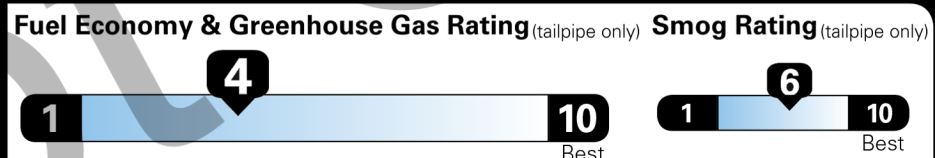

Actual results will vary for many reasons, including driving conditions and how you drive and maintain your vehicle. The average new vehicle gets 29 MPG and costs $8,500 to fuel over 5 years. Cost estimates are based on 15,000 miles per year at $3.30 per gallon. MPGe is miles per gasoline gallon equivalent. Vehicle emissions are a significant cause of climate change and smog.

fueleconomy.gov
Calculate personalized estimates and compare vehicles

MANUFACTURER'S SUGGESTED RETAIL PRICE[†] **$44,660.00**

[†]Manufacturer's suggested retail price excludes delivery processing and handling fees, license and title fees, applicable federal, state and local taxes, and dealer and distributor options and accessories.

36 month/36,000-mile limited warranty on all Southeast Toyota Distributors, LLC options, contact your local Toyota dealership for more information.

TOTAL DISTRIBUTOR'S OPTIONS $ 4,353.00
DELIVERY, PROCESSING AND HANDLING FEE 1,745.00
DESTINATION FUEL SURCHARGE 0.00
TOTAL SUGGESTED RETAIL PRICE $ 50,758.00

DELIVERED BY TRUCK TO: 10112

I-95 TOYOTA OF BRUNSWICK
1000 MILLENNIUM BLVD.
BRUNSWICK, GA 31525

H206