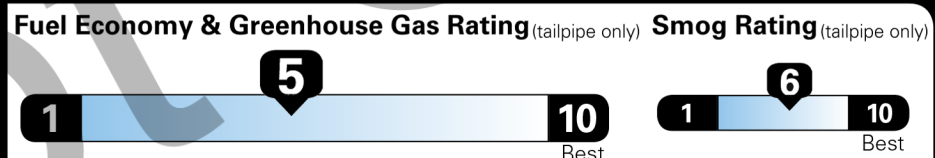

This vehicle emits 386 grams CO₂ per mile. The best emits 0 grams per mile (tailpipe only). Producing and distributing fuel also create emissions; learn more at fueleconomy.gov.

Actual results will vary for many reasons, including driving conditions and how you drive and maintain your vehicle. The average new vehicle gets 29 MPG and costs $8,500 to fuel over 5 years. Cost estimates are based on 15,000 miles per year at $3.30 per gallon. MPGe is miles per gasoline gallon equivalent. Vehicle emissions are a significant cause of climate change and smog.

fueleconomy.gov
Calculate personalized estimates and compare vehicles

MANUFACTURER'S SUGGESTED RETAIL PRICE[†] **$63,350.00**

[†]Manufacturer's suggested retail price excludes delivery processing and handling fees, license and title fees, applicable federal, state and local taxes, and dealer and distributor options and accessories.

36 month/36,000-mile limited warranty on all Southeast Toyota Distributors, LLC options, contact your local Toyota dealership for more information.

TOTAL DISTRIBUTOR'S OPTIONS $ 3,455.00
DELIVERY, PROCESSING AND HANDLING FEE 1,595.00
DESTINATION FUEL SURCHARGE 0.00

TOTAL SUGGESTED RETAIL PRICE **$ 68,400.00**

DELIVERED BY TRUCK TO: 09178

PARKS TOYOTA OF DELAND
1701 S. WOODLAND BLVD.
DELAND, FL 32720

F311