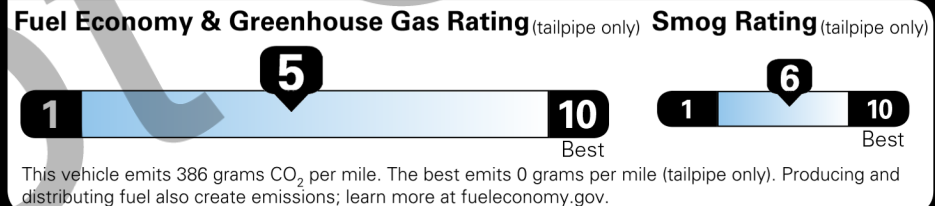

For Full Product Details:
Please Visit Toyota.com/Tacoma
Full Tank of Gas

BASE MANUFACTURER'S SUGGESTED RETAIL PRICE **$47,335.00**

1. **OPTIONAL EQUIPMENT**
2. FE 50 State Emissions
   - EE Audio Multimedia Upgrade - includes 14-in. Toyota Audio Multimedia display 845.00

SOUTHEAST TOYOTA DISTRIBUTORS, LLC
MANUFACTURER'S SUGGESTED RETAIL PRICE[†] **$ 48,180.00**

DISTRIBUTOR'S OPTIONS

XY900	TOYOGUARD Platinum Includes: 2 Oil and Filter Changes at any Toyota Dealer Four Tire Rotations Roadside and Rental Car Assistance Exterior Paint Sealant and Interior Protector	699.00
PF100	Clear Paint Protection - Door Package Includes coverage where applicable on: Door Edge Guards Door Cups Rear Bumper	249.00
PR100 CY200	Multimedia Screen Protector Phone Cable Charge Package Contents: 1-Apple Lightning to USB-A Cable - 3' 1-Apple Lightning to USB-C Cable - 3' 1-USB-C to USB-A Cable - 3' 1-USB-C to USB-C Cable - 3'	129.00 79.00

EPA DOT Fuel Economy and Environment

Gasoline Vehicle

Fuel Economy

23 MPG
combined city/hwy

22 city 24 highway

4.3 gallons per 100 miles

Std Pickups range from 12 to 87 MPG. The best vehicle rates 146 MPGe.

You spend $2,250
more in fuel costs over 5 years compared to the average new vehicle.

Annual fuel COST
$2,150

Actual results will vary for many reasons, including driving conditions and how you drive and maintain your vehicle. The average new vehicle gets 29 MPG and costs $8,500 to fuel over 5 years. Cost estimates are based on 15,000 miles per year at $3.30 per gallon. MPGe is miles per gasoline gallon equivalent. Vehicle emissions are a significant cause of climate change and smog.

fueleconomy.gov
Calculate personalized estimates and compare vehicles

MANUFACTURER'S SUGGESTED RETAIL PRICE[†] **$48,180.00**

[†]Manufacturer's suggested retail price excludes delivery processing and handling fees, license and title fees, applicable federal, state and local taxes, and dealer and distributor options and accessories.

36 month/36,000-mile limited warranty on all Southeast Toyota Distributors, LLC options, contact your local Toyota dealership for more information.

TOTAL DISTRIBUTOR'S OPTIONS	$ 1,156.00
DELIVERY, PROCESSING AND HANDLING FEE	1,595.00
DESTINATION FUEL SURCHARGE	0.00
TOTAL SUGGESTED RETAIL PRICE	$ 50,931.00

DELIVERED BY TRUCK TO: 09190

DAYTONA TOYOTA
451 N. NOVA ROAD
DAYTONA BEACH, FL 32114

B216