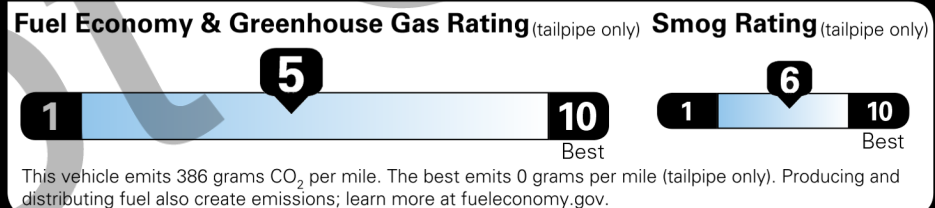

GOVERNMENT 5-STAR SAFETY RATINGS

Overall Vehicle Score ★★★★★
Based on the combined ratings of frontal, side and rollover.
Should ONLY be compared to other vehicles of similar size and weight.

Frontal Crash Driver ★★★★★ Passenger ★★★★★
Based on the risk of injury in a frontal impact.
Should ONLY be compared to other vehicles of similar size and weight.

Side Crash Front seat ★★★★★★ Rear seat ★★★★★★
Based on the risk of injury in a side impact.

Rollover ★★★★★
Based on the risk of rollover in a single-vehicle crash.

Star ratings range from 1 to 5 stars (★★★★★) with 5 being the highest.
Source: National Highway Traffic Safety Administration (NHTSA)
www.safercar.gov or 1-888-327-4236

EPA DOT Fuel Economy and Environment

Gasoline Vehicle

Fuel Economy
23 MPG Std Pickups range from 12 to 87 MPG. The best vehicle rates 146 MPGe.
22 city 24 highway
4.3 gallons per 100 miles

You spend $2,250 more in fuel costs over 5 years
compared to the average new vehicle.

Annual fuel COST
$2,150

Actual results will vary for many reasons, including driving conditions and how you drive and maintain your vehicle. The average new vehicle gets 29 MPG and costs $8,500 to fuel over 5 years. Cost estimates are based on 15,000 miles per year at $3.30 per gallon. MPGe is miles per gasoline gallon equivalent. Vehicle emissions are a significant cause of climate change and smog.

fuel economy.gov
Calculate personalized estimates and compare vehicles

MANUFACTURER'S SUGGESTED RETAIL PRICE[†] $48,855.00

[†]Manufacturer's suggested retail price excludes delivery processing and handling fees, license and title fees, applicable federal, state and local taxes, and dealer and distributor options and accessories.

36 month/36,000-mile limited warranty on all Southeast Toyota Distributors, LLC options, contact your local Toyota dealership for more information.

TOTAL DISTRIBUTOR'S OPTIONS	$ 1,505.00
DELIVERY, PROCESSING AND HANDLING FEE	1,745.00
DESTINATION FUEL SURCHARGE	0.00
TOTAL SUGGESTED RETAIL PRICE	$ 52,105.00

DELIVERED BY TRUCK TO: 09178

PARKS TOYOTA OF DELAND
1701 S. WOODLAND BLVD.
DELAND, FL 32720

K128