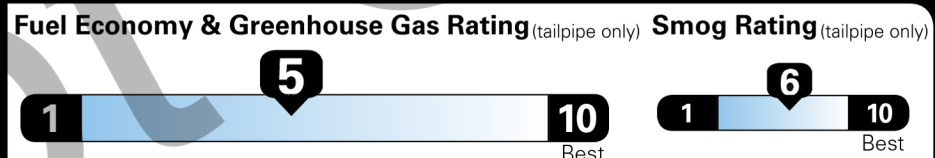

SOUTHEAST TOYOTA DISTRIBUTORS, LLC
MANUFACTURER'S SUGGESTED RETAIL PRICE[†] $ 55,800.00

DISTRIBUTOR'S OPTIONS		
RB521 XY900	Predator Pro Step Bar TOYOGUARD Platinum Includes: 2 Oil and Filter Changes at any Toyota Dealer Four Tire Rotations Roadside and Rental Car Assistance Exterior Paint Sealant and Interior Protector Bed Step	999.00 699.00
8Q PF100	Clear Paint Protection - Door Package Includes coverage where applicable on: Door Edge Guards Door Cups Rear Bumper	499.00 249.00
CY200	Phone Cable Charge Package Contents: 1-Apple Lightning to USB-A Cable - 3' 1-Apple Lightning to USB-C Cable - 3' 1-USB-C to USB-A Cable - 3' 1-USB-C to USB-C Cable - 3'	79.00

EPA DOT Fuel Economy and Environment

Gasoline Vehicle

Fuel Economy

23 MPG
combined city/hwy

22 city 24 highway

4.3 gallons per 100 miles

Std Pickups range from 12 to 87 MPG. The best vehicle rates 146 MPGe.

You spend $2,250 more in fuel costs over 5 years compared to the average new vehicle.

Annual fuel COST $2,150

This vehicle emits 386 grams CO₂ per mile. The best emits 0 grams per mile (tailpipe only). Producing and distributing fuel also create emissions; learn more at fueleconomy.gov.

Actual results will vary for many reasons, including driving conditions and how you drive and maintain your vehicle. The average new vehicle gets 29 MPG and costs $8,500 to fuel over 5 years. Cost estimates are based on 15,000 miles per year at $3.30 per gallon. MPGe is miles per gasoline gallon equivalent. Vehicle emissions are a significant cause of climate change and smog.

fueleconomy.gov
Calculate personalized estimates and compare vehicles

MANUFACTURER'S SUGGESTED RETAIL PRICE[†] $55,800.00

[†]Manufacturer's suggested retail price excludes delivery processing and handling fees, license and title fees, applicable federal, state and local taxes, and dealer and distributor options and accessories.

36 month/36,000-mile limited warranty on all Southeast Toyota Distributors, LLC options, contact your local Toyota dealership for more information.

TOTAL DISTRIBUTOR'S OPTIONS	$ 2,525.00
DELIVERY, PROCESSING AND HANDLING FEE	1,595.00
DESTINATION FUEL SURCHARGE	0.00
TOTAL SUGGESTED RETAIL PRICE	$ 59,920.00

DELIVERED BY TRUCK TO: 09107

TOYOTA OF HOLLYWOOD
1841 NORTH STATE ROAD 7
HOLLYWOOD, FL 33021

G115