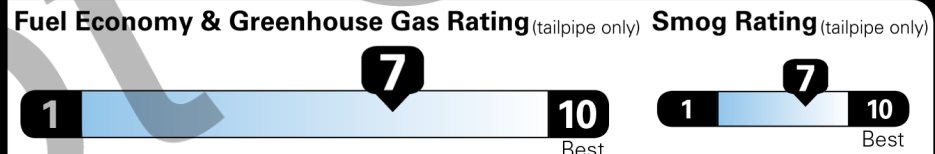

This vehicle emits 191 grams CO₂ per mile. The best emits 0 grams per mile (tailpipe only). Producing and distributing fuel also create emissions; learn more at fuel economy.gov.

Actual results will vary for many reasons, including driving conditions and how you drive and maintain your vehicle. The average new vehicle gets 29 MPG and costs $8,500 to fuel over 5 years. Cost estimates are based on 15,000 miles per year at $3.30 per gallon. MPGe is miles per gasoline gallon equivalent. Vehicle emissions are a significant cause of climate change and smog.

fuel economy.gov
Calculate personalized estimates and compare vehicles

MANUFACTURER'S SUGGESTED RETAIL PRICE[†] $32,900.00

[†]Manufacturer's suggested retail price excludes delivery processing and handling fees, license and title fees, applicable federal, state and local taxes, and dealer and distributor options and accessories.

36 month/36,000-mile limited warranty on all Southeast Toyota Distributors, LLC options, contact your local Toyota dealership for more information.

TOTAL DISTRIBUTOR'S OPTIONS $ 458.00
DELIVERY, PROCESSING AND HANDLING FEE 1,295.00
DESTINATION FUEL SURCHARGE 0.00

TOTAL SUGGESTED RETAIL PRICE $ 34,653.00

DELIVERED BY TRUCK TO: 09107

TOYOTA OF HOLLYWOOD
1841 NORTH STATE ROAD 7
HOLLYWOOD, FL 33021

1041