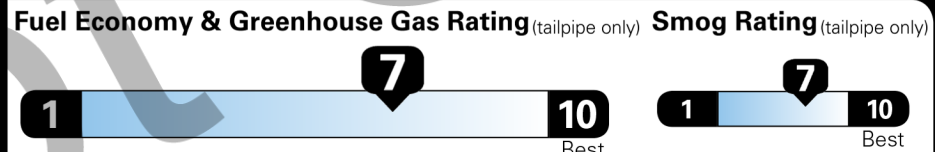

This vehicle emits 191 grams CO₂ per mile. The best emits 0 grams per mile (tailpipe only). Producing and distributing fuel also create emissions; learn more at fueleconomy.gov.

Actual results will vary for many reasons, including driving conditions and how you drive and maintain your vehicle. The average new vehicle gets 29 MPG and costs $8,500 to fuel over 5 years. Cost estimates are based on 15,000 miles per year at $3.30 per gallon. MPGe is miles per gasoline gallon equivalent. Vehicle emissions are a significant cause of climate change and smog.

fueleconomy.gov
Calculate personalized estimates and compare vehicles

MANUFACTURER'S SUGGESTED RETAIL PRICE[†] $33,610.00

[†]Manufacturer's suggested retail price excludes delivery processing and handling fees, license and title fees, applicable federal, state and local taxes, and dealer and distributor options and accessories.

36 month/36,000-mile limited warranty on all Southeast Toyota Distributors, LLC options, contact your local Toyota dealership for more information.

TOTAL DISTRIBUTOR'S OPTIONS	$ 1,974.00
DELIVERY, PROCESSING AND HANDLING FEE	1,160.00
DESTINATION FUEL SURCHARGE	0.00
TOTAL SUGGESTED RETAIL PRICE	$ 36,744.00

DELIVERED BY TRUCK TO: 09107

TOYOTA OF HOLLYWOOD
1841 NORTH STATE ROAD 7
HOLLYWOOD, FL 33021

T057