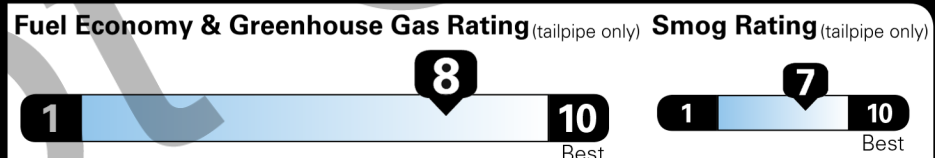

Actual results will vary for many reasons, including driving conditions and how you drive and maintain your vehicle. The average new vehicle gets 29 MPG and costs $8,500 to fuel over 5 years. Cost estimates are based on 15,000 miles per year at $3.30 per gallon. MPGe is miles per gasoline gallon equivalent. Vehicle emissions are a significant cause of climate change and smog.

fueleconomy.gov
Calculate personalized estimates and compare vehicles

MANUFACTURER'S SUGGESTED RETAIL PRICE[†] $30,350.00

[†]Manufacturer's suggested retail price excludes delivery processing and handling fees, license and title fees, applicable federal, state and local taxes, and dealer and distributor options and accessories.

36 month/36,000-mile limited warranty on all Southeast Toyota Distributors, LLC options, contact your local Toyota dealership for more information.

TOTAL DISTRIBUTOR'S OPTIONS	$ 1,973.00
DELIVERY, PROCESSING AND HANDLING FEE	1,295.00
DESTINATION FUEL SURCHARGE	0.00
TOTAL SUGGESTED RETAIL PRICE	$ 33,618.00

DELIVERED BY TRUCK TO: 09178

PARKS TOYOTA OF DELAND
1701 S. WOODLAND BLVD.
DELAND, FL 32720

F304