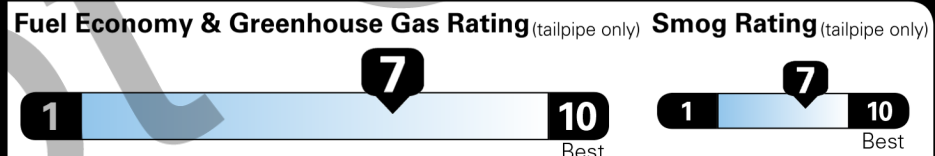

Actual results will vary for many reasons, including driving conditions and how you drive and maintain your vehicle. The average new vehicle gets 29 MPG and costs $8,500 to fuel over 5 years. Cost estimates are based on 15,000 miles per year at $3.30 per gallon. MPGe is miles per gasoline gallon equivalent. Vehicle emissions are a significant cause of climate change and smog.

fueleconomy.gov
Calculate personalized estimates and compare vehicles

MANUFACTURER'S SUGGESTED RETAIL PRICE[†] **$31,600.00**

[†]Manufacturer's suggested retail price excludes delivery processing and handling fees, license and title fees, applicable federal, state and local taxes, and dealer and distributor options and accessories.

36 month/36,000-mile limited warranty on all Southeast Toyota Distributors, LLC options, contact your local Toyota dealership for more information.

TOTAL DISTRIBUTOR'S OPTIONS	$ 2,523.00
DELIVERY, PROCESSING AND HANDLING FEE	1,160.00
DESTINATION FUEL SURCHARGE	0.00
TOTAL SUGGESTED RETAIL PRICE	$ 35,283.00

DELIVERED BY TRUCK TO: 09107

TOYOTA OF HOLLYWOOD
1841 NORTH STATE ROAD 7
HOLLYWOOD, FL 33021

C029