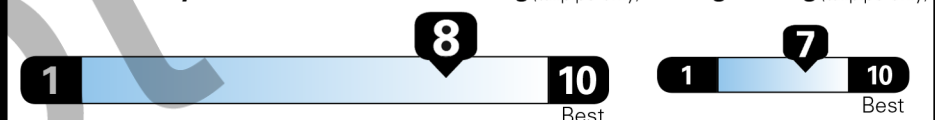

This vehicle emits 173 grams CO₂ per mile. The best emits 0 grams per mile (tailpipe only). Producing and distributing fuel also create emissions; learn more at fueleconomy.gov.

Actual results will vary for many reasons, including driving conditions and how you drive and maintain your vehicle. The average new vehicle gets 29 MPG and costs $8,500 to fuel over 5 years. Cost estimates are based on 15,000 miles per year at $3.30 per gallon. MPGe is miles per gasoline gallon equivalent. Vehicle emissions are a significant cause of climate change and smog.

fueleconomy.gov
Calculate personalized estimates and compare vehicles

MANUFACTURER'S SUGGESTED RETAIL PRICE[†] **$29,300.00**

[†]Manufacturer's suggested retail price excludes delivery processing and handling fees, license and title fees, applicable federal, state and local taxes, and dealer and distributor options and accessories.

36 month/36,000-mile limited warranty on all Southeast Toyota Distributors, LLC options, contact your local Toyota dealership for more information.

TOTAL DISTRIBUTOR'S OPTIONS $1,674.00
DELIVERY, PROCESSING AND HANDLING FEE 1,160.00
DESTINATION FUEL SURCHARGE 0.00

TOTAL SUGGESTED RETAIL PRICE **$ 32,134.00**

DELIVERED BY TRUCK TO: 09107

TOYOTA OF HOLLYWOOD
1841 NORTH STATE ROAD 7
HOLLYWOOD, FL 33021

D024