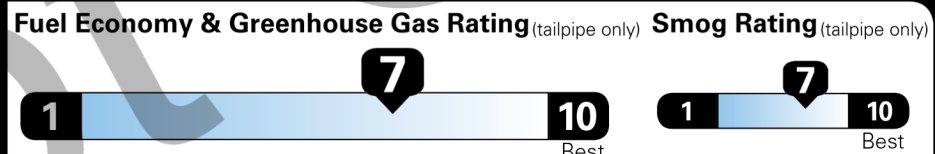

This vehicle emits 191 grams CO₂ per mile. The best emits 0 grams per mile (tailpipe only). Producing and distributing fuel also create emissions; learn more at fueleconomy.gov.

Actual results will vary for many reasons, including driving conditions and how you drive and maintain your vehicle. The average new vehicle gets 29 MPG and costs $8,500 to fuel over 5 years. Cost estimates are based on 15,000 miles per year at $3.30 per gallon. MPGe is miles per gasoline gallon equivalent. Vehicle emissions are a significant cause of climate change and smog.

fueleconomy.gov
Calculate personalized estimates and compare vehicles

MANUFACTURER'S SUGGESTED RETAIL PRICE[†] $32,400.00

[†]Manufacturer's suggested retail price excludes delivery processing and handling fees, license and title fees, applicable federal, state and local taxes, and dealer and distributor options and accessories.

36 month/36,000-mile limited warranty on all Southeast Toyota Distributors, LLC options, contact your local Toyota dealership for more information.

TOTAL DISTRIBUTOR'S OPTIONS	$ 897.00
DELIVERY, PROCESSING AND HANDLING FEE	1,295.00
DESTINATION FUEL SURCHARGE	0.00
TOTAL SUGGESTED RETAIL PRICE	$ 34,592.00

DELIVERED BY TRUCK TO: 10032

MARIETTA TOYOTA
750 COBB PKWY SOUTH, POB 4597
MARIETTA, GA 30061

C007