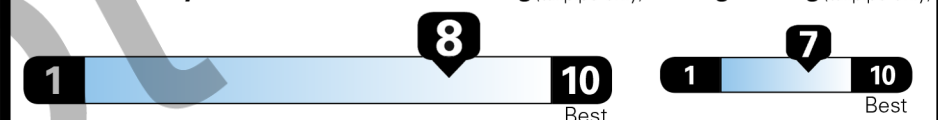

This vehicle emits 173 grams CO₂ per mile. The best emits 0 grams per mile (tailpipe only). Producing and distributing fuel also create emissions; learn more at fueleconomy.gov.

Actual results will vary for many reasons, including driving conditions and how you drive and maintain your vehicle. The average new vehicle gets 29 MPG and costs $8,500 to fuel over 5 years. Cost estimates are based on 15,000 miles per year at $3.30 per gallon. MPGe is miles per gasoline gallon equivalent. Vehicle emissions are a significant cause of climate change and smog.

fueleconomy.gov

Calculate personalized estimates and compare vehicles

MANUFACTURER'S SUGGESTED RETAIL PRICE[†] **$29,300.00**

[†]Manufacturer's suggested retail price excludes delivery processing and handling fees, license and title fees, applicable federal, state and local taxes, and dealer and distributor options and accessories.

36 month/36,000-mile limited warranty on all Southeast Toyota Distributors, LLC options, contact your local Toyota dealership for more information.

TOTAL DISTRIBUTOR'S OPTIONS $ 897.00
DELIVERY, PROCESSING AND HANDLING FEE 1,295.00
DESTINATION FUEL SURCHARGE 0.00

TOTAL SUGGESTED RETAIL PRICE $ 31,492.00

DELIVERED BY TRUCK TO: 10032

MARIETTA TOYOTA
750 COBB PKWY SOUTH, POB 4597
MARIETTA, GA 30061

C031