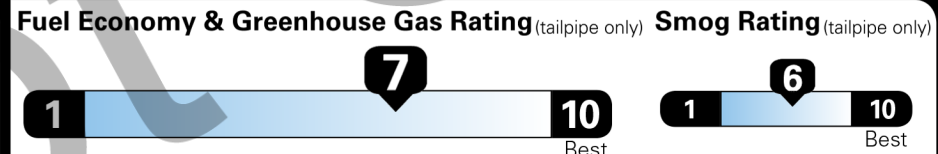

This vehicle emits 246 grams CO₂ per mile. The best emits 0 grams per mile (tailpipe only). Producing and distributing fuel also create emissions; learn more at fueleconomy.gov.

Actual results will vary for many reasons, including driving conditions and how you drive and maintain your vehicle. The average new vehicle gets 29 MPG and costs $8,500 to fuel over 5 years. Cost estimates are based on 15,000 miles per year at $3.30 per gallon. MPGe is miles per gasoline gallon equivalent. Vehicle emissions are a significant cause of climate change and smog.

fueleconomy.gov
Calculate personalized estimates and compare vehicles

MANUFACTURER'S SUGGESTED RETAIL PRICE[†] **$46,855.00**

[†]Manufacturer's suggested retail price excludes delivery processing and handling fees, license and title fees, applicable federal, state and local taxes, and dealer and distributor options and accessories.

36 month/36,000-mile limited warranty on all Southeast Toyota Distributors, LLC options, contact your local Toyota dealership for more information.

TOTAL DISTRIBUTOR'S OPTIONS $1,348.00
DELIVERY, PROCESSING AND HANDLING FEE 1,595.00
DESTINATION FUEL SURCHARGE 0.00
TOTAL SUGGESTED RETAIL PRICE **$ 49,798.00**

DELIVERED BY TRUCK TO: 09178

PARKS TOYOTA OF DELAND
1701 S. WOODLAND BLVD.
DELAND, FL 32720

1316