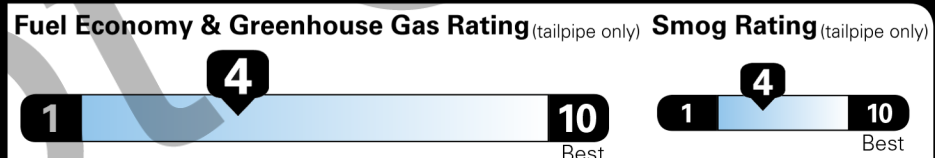

This vehicle emits 462 grams CO₂ per mile. The best emits 0 grams per mile (tailpipe only). Producing and distributing fuel also create emissions; learn more at fuel economy.gov.

Actual results will vary for many reasons, including driving conditions and how you drive and maintain your vehicle. The average new vehicle gets 29 MPG and costs $8,500 to fuel over 5 years. Cost estimates are based on 15,000 miles per year at $3.30 per gallon. MPGe is miles per gasoline gallon equivalent. Vehicle emissions are a significant cause of climate change and smog.

fuel economy.gov
Calculate personalized estimates and compare vehicles

MANUFACTURER'S SUGGESTED RETAIL PRICE[†] $52,625.00

[†]Manufacturer's suggested retail price excludes delivery processing and handling fees, license and title fees, applicable federal, state and local taxes, and dealer and distributor options and accessories.

36 month/36,000-mile limited warranty on all Southeast Toyota Distributors, LLC options, contact your local Toyota dealership for more information.

TOTAL DISTRIBUTOR'S OPTIONS $4,074.00
DELIVERY, PROCESSING AND HANDLING FEE 2,095.00
DESTINATION FUEL SURCHARGE 0.00
TOTAL SUGGESTED RETAIL PRICE $ 58,794.00

DELIVERED BY TRUCK TO: 10032

MARIETTA TOYOTA
750 COBB PKWY SOUTH, POB 4597
MARIETTA, GA 30061

A008