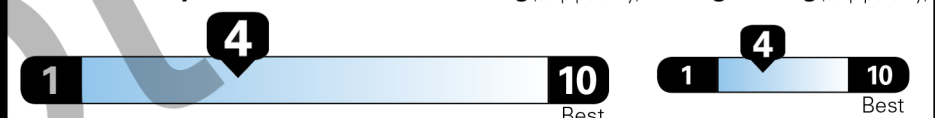

This vehicle emits 462 grams CO₂ per mile. The best emits 0 grams per mile (tailpipe only). Producing and distributing fuel also create emissions; learn more at fuel economy.gov.

Actual results will vary for many reasons, including driving conditions and how you drive and maintain your vehicle. The average new vehicle gets 29 MPG and costs $8,500 to fuel over 5 years. Cost estimates are based on 15,000 miles per year at $3.30 per gallon. MPGe is miles per gasoline gallon equivalent. Vehicle emissions are a significant cause of climate change and smog.

fuel economy.gov
Calculate personalized estimates and compare vehicles

MANUFACTURER'S SUGGESTED RETAIL PRICE[†] $56,700.00

[†]Manufacturer's suggested retail price excludes delivery processing and handling fees, license and title fees, applicable federal, state and local taxes, and dealer and distributor options and accessories.

36 month/36,000-mile limited warranty on all Southeast Toyota Distributors, LLC options, contact your local Toyota dealership for more information.

TOTAL DISTRIBUTOR'S OPTIONS $1,398.00
DELIVERY, PROCESSING AND HANDLING FEE 2,095.00
DESTINATION FUEL SURCHARGE 0.00

TOTAL SUGGESTED RETAIL PRICE $ 60,193.00

DELIVERED BY TRUCK TO: 09194

PHILLIPS TOYOTA
8629 U.S. HIGHWAY 441
LEESBURG, FL 34788

K016