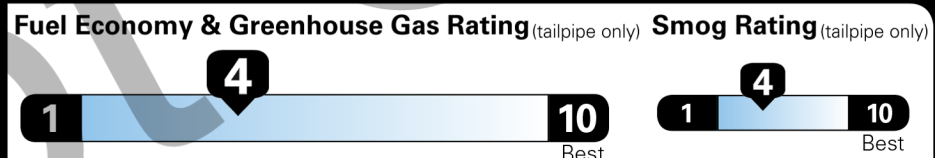

Actual results will vary for many reasons, including driving conditions and how you drive and maintain your vehicle. The average new vehicle gets 29 MPG and costs $8,500 to fuel over 5 years. Cost estimates are based on 15,000 miles per year at $3.30 per gallon. MPGe is miles per gasoline gallon equivalent. Vehicle emissions are a significant cause of climate change and smog.

fueleconomy.gov
Calculate personalized estimates and compare vehicles

MANUFACTURER'S SUGGESTED RETAIL PRICE[†] $73,255.00

[†]Manufacturer's suggested retail price excludes delivery processing and handling fees, license and title fees, applicable federal, state and local taxes, and dealer and distributor options and accessories.

36 month/36,000-mile limited warranty on all Southeast Toyota Distributors, LLC options, contact your local Toyota dealership for more information.

TOTAL DISTRIBUTOR'S OPTIONS	$ 7,407.00
DELIVERY, PROCESSING AND HANDLING FEE	2,095.00
DESTINATION FUEL SURCHARGE	0.00
TOTAL SUGGESTED RETAIL PRICE	$ 82,757.00

DELIVERED BY TRUCK TO: 09107

TOYOTA OF HOLLYWOOD
1841 NORTH STATE ROAD 7
HOLLYWOOD, FL 33021

T012