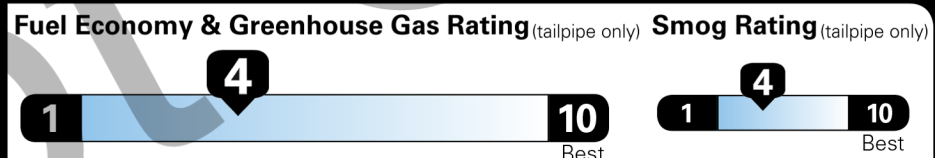

This vehicle emits 461 grams CO₂ per mile. The best emits 0 grams per mile (tailpipe only). Producing and distributing fuel also create emissions; learn more at fueleconomy.gov.

Actual results will vary for many reasons, including driving conditions and how you drive and maintain your vehicle. The average new vehicle gets 29 MPG and costs $8,500 to fuel over 5 years. Cost estimates are based on 15,000 miles per year at $3.30 per gallon. MPGe is miles per gasoline gallon equivalent. Vehicle emissions are a significant cause of climate change and smog.

fueleconomy.gov
Calculate personalized estimates and compare vehicles

MANUFACTURER'S SUGGESTED RETAIL PRICE[†] **$72,565.00**

[†]Manufacturer's suggested retail price excludes delivery processing and handling fees, license and title fees, applicable federal, state and local taxes, and dealer and distributor options and accessories.

36 month/36,000-mile limited warranty on all Southeast Toyota Distributors, LLC options, contact your local Toyota dealership for more information.

TOTAL DISTRIBUTOR'S OPTIONS $ 6,121.00
DELIVERY, PROCESSING AND HANDLING FEE 2,195.00
DESTINATION FUEL SURCHARGE 0.00

TOTAL SUGGESTED RETAIL PRICE **$ 80,881.00**

DELIVERED BY TRUCK TO: 10112

I-95 TOYOTA OF BRUNSWICK
1000 MILLENNIUM BLVD.
BRUNSWICK, GA 31525

1044