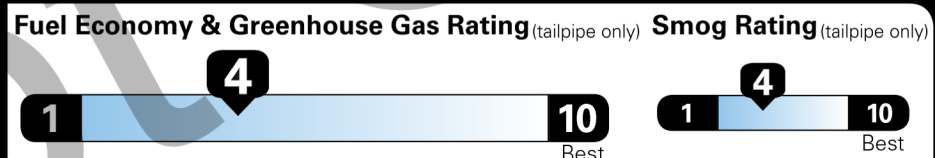

This vehicle emits 461 grams CO₂ per mile. The best emits 0 grams per mile (tailpipe only). Producing and distributing fuel also create emissions; learn more at fueleconomy.gov.

Actual results will vary for many reasons, including driving conditions and how you drive and maintain your vehicle. The average new vehicle gets 29 MPG and costs $8,500 to fuel over 5 years. Cost estimates are based on 15,000 miles per year at $3.30 per gallon. MPGe is miles per gasoline gallon equivalent. Vehicle emissions are a significant cause of climate change and smog.

fueleconomy.gov
Calculate personalized estimates and compare vehicles

MANUFACTURER'S SUGGESTED RETAIL PRICE[†] **$72,565.00**

[†]Manufacturer's suggested retail price excludes delivery processing and handling fees, license and title fees, applicable federal, state and local taxes, and dealer and distributor options and accessories.

36 month/36,000-mile limited warranty on all Southeast Toyota Distributors, LLC options, contact your local Toyota dealership for more information.

TOTAL DISTRIBUTOR'S OPTIONS	$ 6,401.00
DELIVERY, PROCESSING AND HANDLING FEE	2,195.00
DESTINATION FUEL SURCHARGE	0.00
TOTAL SUGGESTED RETAIL PRICE	$ 81,161.00

DELIVERED BY TRUCK TO: 10032

MARIETTA TOYOTA
750 COBB PKWY SOUTH, POB 4597
MARIETTA, GA 30061

R016