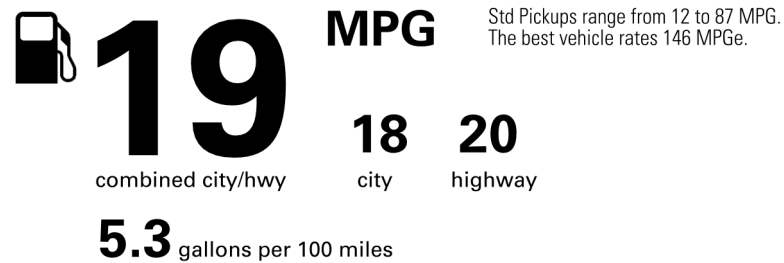

For Full Product Details:  
 Please Visit [Toyota.com/Tundra](http://Toyota.com/Tundra)  
 \*\*\*Full Tank of Gas\*\*\*

**BASE MANUFACTURER'S SUGGESTED RETAIL PRICE \$72,565.00**

**OPTIONAL EQUIPMENT**

FE	50 State Emissions	
TD	Tow Tech Pkg w/ Wireless Trailer Camera System	850.00
3D.	Black Front Bumper Letters	99.00
3P.	Paint Protection Film	439.00
4B.	TRD PRO Black Bed Lettering	160.00
5A.	Tri-Fold Tonneau Cover	1,295.00
8Q.	Bed Step	431.00
D5.	Stainless Steel Door Edge Guards	165.00
LB.	Non-Skid Spray-On Bed Liner	599.00
M5.	Badge Overlays - Matte Black	285.00
PH.	TRD Performance Package: Dual Air Intake Boxes/ Premium Fuel Sticker/ TRD Cat-Back Exhaust/ TRD Performance Badge	2,999.00
R4.	TRD Cast Aluminum RB - CrewMax	1,219.00
V1.	Dash Cam	499.00

Not Original - Copy

2026-06-04 20:22:48 (UTC)

**EPA DOT Fuel Economy and Environment**

**Gasoline Vehicle**

**Fuel Economy**

**You spend \$8,000 more in fuel costs over 5 years** compared to the average new vehicle.