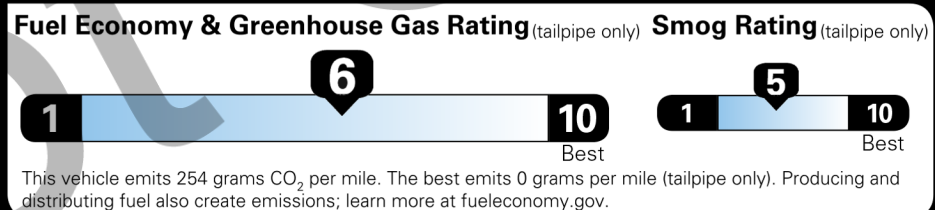

GOVERNMENT 5-STAR SAFETY RATINGS

Overall Vehicle Score Not Rated
Based on the combined ratings of frontal, side and rollover. Should ONLY be compared to other vehicles of similar size and weight.

Frontal Crash Driver Passenger ★★★★★
Based on the risk of injury in a frontal impact. Should ONLY be compared to other vehicles of similar size and weight.

Side Crash Front seat Rear seat Not Rated Not Rated
Based on the risk of injury in a side impact.

Rollover ★★★★★
Based on the risk of rollover in a single-vehicle crash.

Star ratings range from 1 to 5 stars (★★★★★) with 5 being the highest.

Source: National Highway Traffic Safety Administration (NHTSA)

www.safercar.gov or 1-888-327-4236

EPA DOT Fuel Economy and Environment

Gasoline Vehicle

Fuel Economy
35 MPG combined city/hwy
32 city 41 highway
2.9 gallons per 100 miles
Compacts range from 17 to 116 MPG. The best vehicle rates 146 MPGe.

You save $1,500
in fuel costs over 5 years compared to the average new vehicle.

Annual fuel COST
$1,400

Actual results will vary for many reasons, including driving conditions and how you drive and maintain your vehicle. The average new vehicle gets 29 MPG and costs $8,500 to fuel over 5 years. Cost estimates are based on 15,000 miles per year at $3.30 per gallon. MPGe is miles per gasoline gallon equivalent. Vehicle emissions are a significant cause of climate change and smog.

fueleconomy.gov
Calculate personalized estimates and compare vehicles

MANUFACTURER'S SUGGESTED RETAIL PRICE[†] $24,260.00

[†]Manufacturer's suggested retail price excludes delivery processing and handling fees, license and title fees, applicable federal, state and local taxes, and dealer and distributor options and accessories.

36 month/36,000-mile limited warranty on all Southeast Toyota Distributors, LLC options, contact your local Toyota dealership for more information.

TOTAL DISTRIBUTOR'S OPTIONS $ 1,505.00
DELIVERY, PROCESSING AND HANDLING FEE 1,160.00
DESTINATION FUEL SURCHARGE 0.00
TOTAL SUGGESTED RETAIL PRICE $ 26,925.00

DELIVERED BY TRUCK TO: 09247

LAKE CITY TOYOTA
1232 WEST US HIGHWAY 90
LAKE CITY, FL 32055

D033