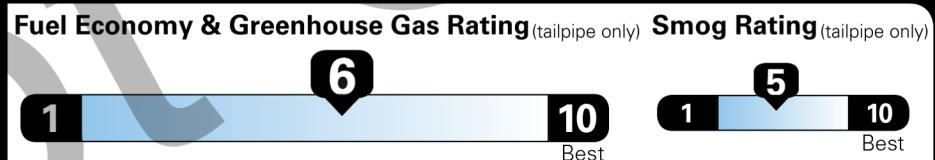

Actual results will vary for many reasons, including driving conditions and how you drive and maintain your vehicle. The average new vehicle gets 29 MPG and costs $8,500 to fuel over 5 years. Cost estimates are based on 15,000 miles per year at $3.30 per gallon. MPGe is miles per gasoline gallon equivalent. Vehicle emissions are a significant cause of climate change and smog.

fueleconomy.gov
Calculate personalized estimates and compare vehicles

MANUFACTURER'S SUGGESTED RETAIL PRICE[†] **$23,125.00**

[†]Manufacturer's suggested retail price excludes delivery processing and handling fees, license and title fees, applicable federal, state and local taxes, and dealer and distributor options and accessories.

36 month/36,000-mile limited warranty on all Southeast Toyota Distributors, LLC options, contact your local Toyota dealership for more information.

TOTAL DISTRIBUTOR'S OPTIONS **$ 2,143.00**
DELIVERY, PROCESSING AND HANDLING FEE **1,295.00**
DESTINATION FUEL SURCHARGE **0.00**
TOTAL SUGGESTED RETAIL PRICE **$ 26,563.00**

DELIVERED BY TRUCK TO: 09107

TOYOTA OF HOLLYWOOD,
1841 NORTH STATE ROAD 7
HOLLYWOOD, FL 33021

M018