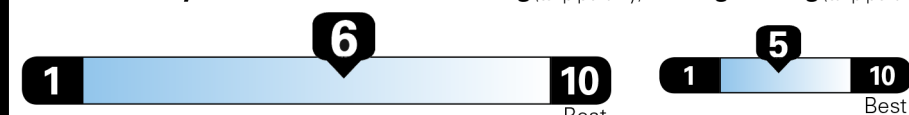

32 **41**
 combined city/hwy city highway

2.9 gallons per 100 miles

You save

\$1,500
 in fuel costs over 5 years compared to the average new vehicle.

Annual fuel cost

\$1,400

Fuel Economy & Greenhouse Gas Rating (tailpipe only) Smog Rating (tailpipe only)