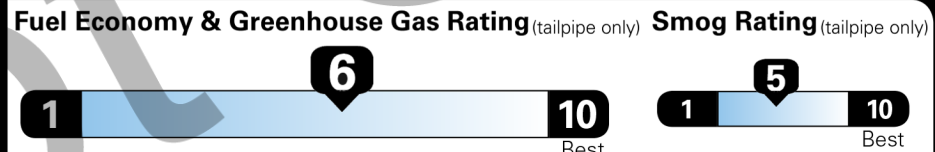

This vehicle emits 276 grams CO₂ per mile. The best emits 0 grams per mile (tailpipe only). Producing and distributing fuel also create emissions; learn more at fueleconomy.gov.

Actual results will vary for many reasons, including driving conditions and how you drive and maintain your vehicle. The average new vehicle gets 29 MPG and costs $8,500 to fuel over 5 years. Cost estimates are based on 15,000 miles per year at $3.30 per gallon. MPGe is miles per gasoline gallon equivalent. Vehicle emissions are a significant cause of climate change and smog.

fueleconomy.gov
Calculate personalized estimates and compare vehicles

MANUFACTURER'S SUGGESTED RETAIL PRICE[†] **$25,035.00**

[†]Manufacturer's suggested retail price excludes delivery processing and handling fees, license and title fees, applicable federal, state and local taxes, and dealer and distributor options and accessories.

36 month/36,000-mile limited warranty on all Southeast Toyota Distributors, LLC options, contact your local Toyota dealership for more information.

TOTAL DISTRIBUTOR'S OPTIONS	$ 1,138.00
DELIVERY, PROCESSING AND HANDLING FEE	1,375.00
DESTINATION FUEL SURCHARGE	0.00
TOTAL SUGGESTED RETAIL PRICE	$ 27,548.00

DELIVERED BY TRUCK TO: 09178

PARKS TOYOTA OF DELAND
1701 S. WOODLAND BLVD.
DELAND, FL 32720

K047