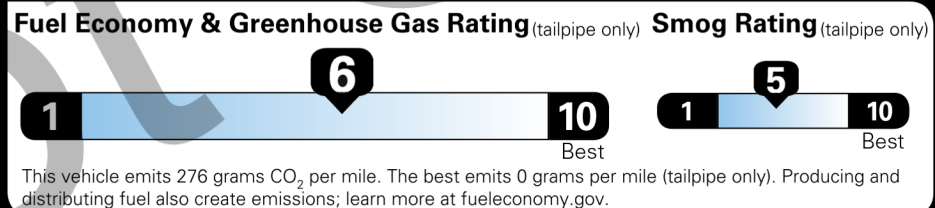

DISTRIBUTOR'S OPTIONS

XX170	XP Street Includes: 17" Gloss Black Wheels (Replaces 4 Factory Wheels Listed) Gloss Black Mirror Covers Gloss Black Emblem Overlays XSeries Badging	1,649.00
XY900	TOYOGUARD Platinum Includes: 2 Oil and Filter Changes at any Toyota Dealer Four Tire Rotations Roadside and Rental Car Assistance	699.00
MR200	Exterior Paint Sealant and Interior Protector All Weather Floor Mats with All Weather Cargo Mat	439.00

GOVERNMENT 5-STAR SAFETY RATINGS

Overall Vehicle Score Not Rated
Based on the combined ratings of frontal, side and rollover.
Should ONLY be compared to other vehicles of similar size and weight.

Frontal Crash Driver Passenger **★★★★★**
Based on the risk of injury in a frontal impact.
Should ONLY be compared to other vehicles of similar size and weight.

Side Crash Front seat Rear seat **★★★★★**
Based on the risk of injury in a side impact.

Rollover Not Rated
Based on the risk of rollover in a single-vehicle crash.

Star ratings range from 1 to 5 stars (★★★★★) with 5 being the highest.
Source: National Highway Traffic Safety Administration (NHTSA)
www.safercar.gov or 1-888-327-4236

EPA DOT Fuel Economy and Environment

Gasoline Vehicle

Fuel Economy
32 MPG
combined city/hwy
3.1 gallons per 100 miles

Small SUVs range from 14 to 125 MPG. The best vehicle rates 146 MPGe.

You save $750
in fuel costs over 5 years compared to the average new vehicle.

Annual fuel COST
$1,550

Actual results will vary for many reasons, including driving conditions and how you drive and maintain your vehicle. The average new vehicle gets 29 MPG and costs $8,500 to fuel over 5 years. Cost estimates are based on 15,000 miles per year at $3.30 per gallon. MPGe is miles per gasoline gallon equivalent. Vehicle emissions are a significant cause of climate change and smog.

fueleconomy.gov
Calculate personalized estimates and compare vehicles

MANUFACTURER'S SUGGESTED RETAIL PRICE[†] **$25,710.00**

[†]Manufacturer's suggested retail price excludes delivery processing and handling fees, license and title fees, applicable federal, state and local taxes, and dealer and distributor options and accessories.

36 month/36,000-mile limited warranty on all Southeast Toyota Distributors, LLC options, contact your local Toyota dealership for more information.

TOTAL DISTRIBUTOR'S OPTIONS	$ 2,787.00
DELIVERY, PROCESSING AND HANDLING FEE	1,595.00
DESTINATION FUEL SURCHARGE	0.00
TOTAL SUGGESTED RETAIL PRICE	$ 30,092.00

DELIVERED BY TRUCK TO: 10117

VALDOSTA TOYOTA
2980 JAMES CIRCLE
VALDOSTA, GA 31601

R014