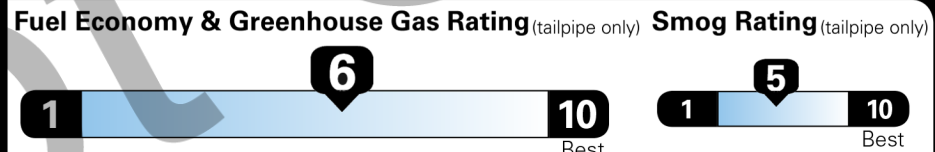

www.safercar.gov or 1-888-327-4236

EPA DOT Fuel Economy and Environment

Gasoline Vehicle

Fuel Economy
32 MPG
 combined city/hwy
 31 city
 33 highway
 3.1 gallons per 100 miles

You save \$750
 in fuel costs over 5 years compared to the average new vehicle.

Small SUVs range from 14 to 125 MPG. The best vehicle rates 146 MPGe.

Annual fuel COST
\$1,550

This vehicle emits 276 grams CO₂ per mile. The best emits 0 grams per mile (tailpipe only). Producing and distributing fuel also create emissions; learn more at fuel economy.gov.