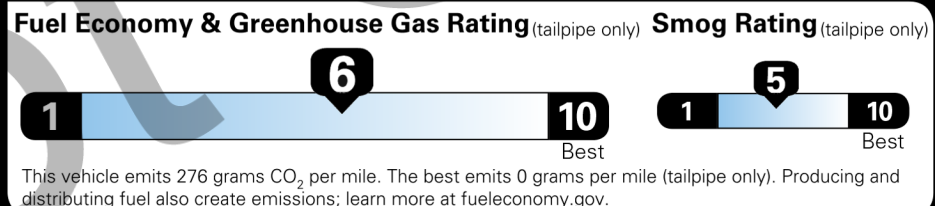

GOVERNMENT 5-STAR SAFETY RATINGS

Overall Vehicle Score Not Rated
Based on the combined ratings of frontal, side and rollover.
Should ONLY be compared to other vehicles of similar size and weight.

Frontal Crash Driver Passenger ★★★★★
Based on the risk of injury in a frontal impact.
Should ONLY be compared to other vehicles of similar size and weight.

Side Crash Front seat Rear seat ★★★★★★
Based on the risk of injury in a side impact.

Rollover Not Rated
Based on the risk of rollover in a single-vehicle crash.

Star ratings range from 1 to 5 stars (★★★★★) with 5 being the highest.
Source: National Highway Traffic Safety Administration (NHTSA)
www.safercar.gov or 1-888-327-4236

EPA DOT Fuel Economy and Environment

Gasoline Vehicle

Fuel Economy
32 MPG Small SUVs range from 14 to 125 MPG. The best vehicle rates 146 MPGe.
31 city 33 highway
3.1 gallons per 100 miles

You save $750
in fuel costs over 5 years compared to the average new vehicle.

Annual fuel COST
$1,550

Actual results will vary for many reasons, including driving conditions and how you drive and maintain your vehicle. The average new vehicle gets 29 MPG and costs $8,500 to fuel over 5 years. Cost estimates are based on 15,000 miles per year at $3.30 per gallon. MPGe is miles per gasoline gallon equivalent. Vehicle emissions are a significant cause of climate change and smog.

fuel economy.gov
Calculate personalized estimates and compare vehicles

MANUFACTURER'S SUGGESTED RETAIL PRICE[†] $28,780.00

[†]Manufacturer's suggested retail price excludes delivery processing and handling fees, license and title fees, applicable federal, state and local taxes, and dealer and distributor options and accessories.

36 month/36,000-mile limited warranty on all Southeast Toyota Distributors, LLC options, contact your local Toyota dealership for more information.

TOTAL DISTRIBUTOR'S OPTIONS	$ 1,256.00
DELIVERY, PROCESSING AND HANDLING FEE	1,375.00
DESTINATION FUEL SURCHARGE	0.00
TOTAL SUGGESTED RETAIL PRICE	$ 31,411.00

DELIVERED BY TRUCK TO: 09231

BEAVER TOYOTA OF ST. AUGUSTINE
900 MARKET PLACE DRIVE
ST. AUGUSTINE, FL 32084

W027