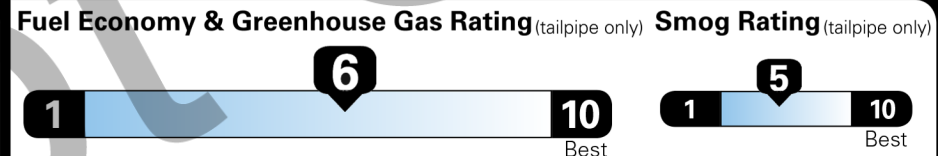

This vehicle emits 276 grams CO₂ per mile. The best emits 0 grams per mile (tailpipe only). Producing and distributing fuel also create emissions; learn more at fuel economy.gov.

Actual results will vary for many reasons, including driving conditions and how you drive and maintain your vehicle. The average new vehicle gets 29 MPG and costs $8,500 to fuel over 5 years. Cost estimates are based on 15,000 miles per year at $3.30 per gallon. MPGe is miles per gasoline gallon equivalent. Vehicle emissions are a significant cause of climate change and smog.

fuel economy.gov
Calculate personalized estimates and compare vehicles

MANUFACTURER'S SUGGESTED RETAIL PRICE[†] $27,365.00

[†]Manufacturer's suggested retail price excludes delivery processing and handling fees, license and title fees, applicable federal, state and local taxes, and dealer and distributor options and accessories.

36 month/36,000-mile limited warranty on all Southeast Toyota Distributors, LLC options, contact your local Toyota dealership for more information.

TOTAL DISTRIBUTOR'S OPTIONS $1,505.00
DELIVERY, PROCESSING AND HANDLING FEE 1,375.00
DESTINATION FUEL SURCHARGE 0.00

TOTAL SUGGESTED RETAIL PRICE $ 30,245.00

DELIVERED BY TRUCK TO: 09190

DAYTONA TOYOTA
451 N. NOVA ROAD
DAYTONA BEACH, FL 32114

G316