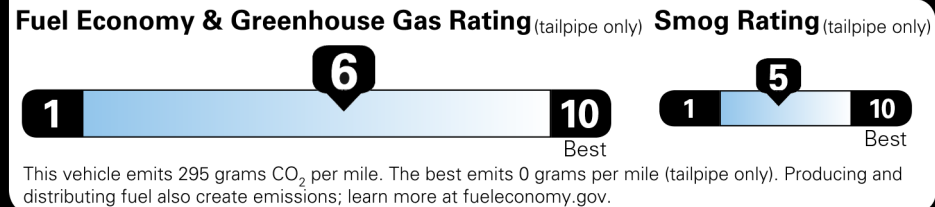

For Full Product Details:
Please Visit Toyota.com/CorollaCross
Full Tank of Gas

BASE MANUFACTURER'S SUGGESTED RETAIL PRICE $31,410.00

OPTIONAL EQUIPMENT

FE	50 State Emissions	
2T	All Weather Floor/Cargo Liners	309.00
MF	Mudguards	160.00
HB	Black Badges Package:Name/Grade Black Badges, Rear Toyota Emblem Black Hard Badge	130.00
D5	Door Edge Guard	165.00

GOVERNMENT 5-STAR SAFETY RATINGS

Overall Vehicle Score Not Rated

Based on the combined ratings of frontal, side and rollover. Should ONLY be compared to other vehicles of similar size and weight.

Frontal Crash Driver Passenger ★★★★★

Based on the risk of injury in a frontal impact. Should ONLY be compared to other vehicles of similar size and weight.

Side Crash Front seat Rear seat ★★★★★

Based on the risk of injury in a side impact.

Rollover Not Rated

Based on the risk of rollover in a single-vehicle crash.

Star ratings range from 1 to 5 stars (★★★★★) with 5 being the highest.
Source: National Highway Traffic Safety Administration (NHTSA)
www.safercar.gov or 1-888-327-4236

EPA DOT Fuel Economy and Environment

Gasoline Vehicle

Fuel Economy
30 MPG
Small SUVs range from 14 to 125 MPG. The best vehicle rates 146 MPGe.
29 31
combined city/hwy city highway
3.3 gallons per 100 miles

You save $250
in fuel costs over 5 years compared to the average new vehicle.

Annual fuel cost
$1,650

Actual results will vary for many reasons, including driving conditions and how you drive and maintain your vehicle. The average new vehicle gets 29 MPG and costs $8,500 to fuel over 5 years. Cost estimates are based on 15,000 miles per year at $3.30 per gallon. MPGe is miles per gasoline gallon equivalent. Vehicle emissions are a significant cause of climate change and smog.

fuel economy.gov
Calculate personalized estimates and compare vehicles

MANUFACTURER'S SUGGESTED RETAIL PRICE[†]	$32,174.00
DELIVERY, PROCESSING AND HANDLING FEE	1,450.00
TOTAL SUGGESTED RETAIL PRICE	$33,624.00

[†]Manufacturer's suggested retail price excludes delivery processing and handling fees, license and title fees, applicable federal, state and local taxes, and dealer and distributor options and accessories.

Delivered by Truck to: 41086
FOX TOYOTA
228 FOX FAMILY LANE
CLINTON TN37716

TML1E1N2S0F0W0