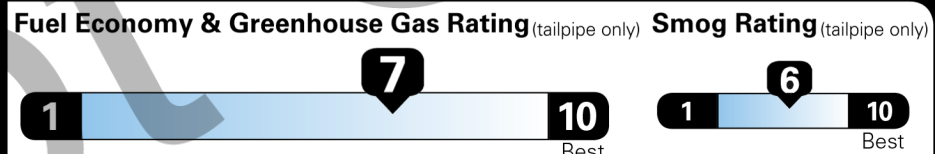

[www.safercar.gov](http://www.safercar.gov) or 1-888-327-4236

**EPA DOT Fuel Economy and Environment**

Gasoline Vehicle

**Fuel Economy**

**42** MPG  
 combined city/hwy

46 city  
 39 highway

2.4 gallons per 100 miles

Small SUVs range from 14 to 125 MPG. The best vehicle rates 146 MPGe.

**You save \$2,500**  
 in fuel costs over 5 years compared to the average new vehicle.

**Annual fuel COST**  
**\$1,200**

This vehicle emits 211 grams CO<sub>2</sub> per mile. The best emits 0 grams per mile (tailpipe only). Producing and distributing fuel also create emissions; learn more at fueleconomy.gov.