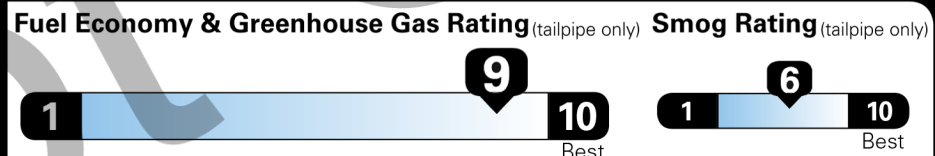

This vehicle emits 60 grams CO₂ per mile. The best emits 0 grams per mile (tailpipe only). Producing and distributing fuel and electricity also create emissions; learn more at fueleconomy.gov.

Actual results will vary for many reasons, including driving conditions and how you drive and maintain your vehicle. The average new vehicle gets 29 MPG and costs $8,500 to fuel over 5 years. Cost estimates are based on 15,000 miles per year at $3.30 per gallon and $0.17 per kW-hr. This is a dual fueled automobile. MPGe is miles per gasoline gallon equivalent. Vehicle emissions are a significant cause of climate change and smog.

fueleconomy.gov
Calculate personalized estimates and compare vehicles

MANUFACTURER'S SUGGESTED RETAIL PRICE[†] $37,500.00

[†]Manufacturer's suggested retail price excludes delivery processing and handling fees, license and title fees, applicable federal, state and local taxes, and dealer and distributor options and accessories.

36 month/36,000-mile limited warranty on all Southeast Toyota Distributors, LLC options, contact your local Toyota dealership for more information.

TOTAL DISTRIBUTOR'S OPTIONS $ 667.00
DELIVERY, PROCESSING AND HANDLING FEE 1,160.00
DESTINATION FUEL SURCHARGE 0.00
TOTAL SUGGESTED RETAIL PRICE $ 39,327.00

DELIVERED BY TRUCK TO: 10035

NORTH GEORGIA TOYOTA
1510 EAST WALNUT AVE., POB 1326
DALTON, GA 30721

P010