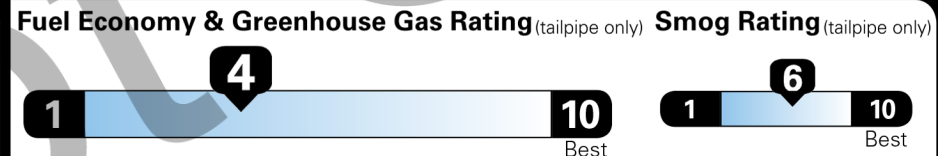

This vehicle emits 399 grams CO₂ per mile. The best emits 0 grams per mile (tailpipe only). Producing and distributing fuel also create emissions; learn more at fuel economy.gov.

Actual results will vary for many reasons, including driving conditions and how you drive and maintain your vehicle. The average new vehicle gets 29 MPG and costs $8,500 to fuel over 5 years. Cost estimates are based on 15,000 miles per year at $3.30 per gallon. MPGe is miles per gasoline gallon equivalent. Vehicle emissions are a significant cause of climate change and smog.

fuel economy.gov
Calculate personalized estimates and compare vehicles

MANUFACTURER'S SUGGESTED RETAIL PRICE[†] **$42,840.00**

[†]Manufacturer's suggested retail price excludes delivery processing and handling fees, license and title fees, applicable federal, state and local taxes, and dealer and distributor options and accessories.

36 month/36,000-mile limited warranty on all Southeast Toyota Distributors, LLC options, contact your local Toyota dealership for more information.

TOTAL DISTRIBUTOR'S OPTIONS	$ 2,035.00
DELIVERY, PROCESSING AND HANDLING FEE	1,595.00
DESTINATION FUEL SURCHARGE	0.00
TOTAL SUGGESTED RETAIL PRICE	$ 46,470.00

DELIVERED BY TRUCK TO: 09247

LAKE CITY TOYOTA
1232 WEST US HIGHWAY 90
LAKE CITY, FL 32055

K130