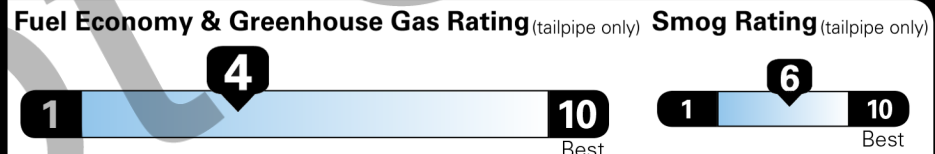

This vehicle emits 399 grams CO₂ per mile. The best emits 0 grams per mile (tailpipe only). Producing and distributing fuel also create emissions; learn more at fuel economy.gov.

Actual results will vary for many reasons, including driving conditions and how you drive and maintain your vehicle. The average new vehicle gets 29 MPG and costs $8,500 to fuel over 5 years. Cost estimates are based on 15,000 miles per year at $3.30 per gallon. MPGe is miles per gasoline gallon equivalent. Vehicle emissions are a significant cause of climate change and smog.

fuel economy.gov
Calculate personalized estimates and compare vehicles

MANUFACTURER'S SUGGESTED RETAIL PRICE[†] **$42,070.00**

[†]Manufacturer's suggested retail price excludes delivery processing and handling fees, license and title fees, applicable federal, state and local taxes, and dealer and distributor options and accessories.

36 month/36,000-mile limited warranty on all Southeast Toyota Distributors, LLC options, contact your local Toyota dealership for more information.

TOTAL DISTRIBUTOR'S OPTIONS	$ 1,655.00
DELIVERY, PROCESSING AND HANDLING FEE	1,595.00
DESTINATION FUEL SURCHARGE	0.00
TOTAL SUGGESTED RETAIL PRICE	$ 45,320.00

DELIVERED BY TRUCK TO: 09247

LAKE CITY TOYOTA
1232 WEST US HIGHWAY 90
LAKE CITY, FL 32055

Q125