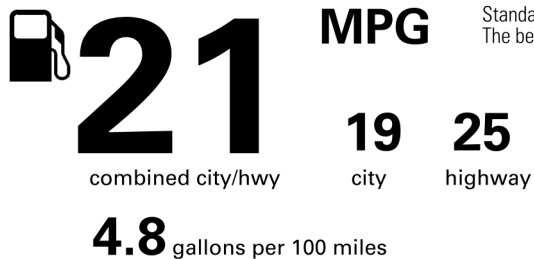

EPA DOT Fuel Economy and Environment

Gasoline Vehicle

Fuel Economy

You spend \$3,250 more in fuel costs over 5 years compared to the average new vehicle.

Annual fuel cost

\$2,350

Fuel Economy & Greenhouse Gas Rating (tailpipe only) Smog Rating (tailpipe only)