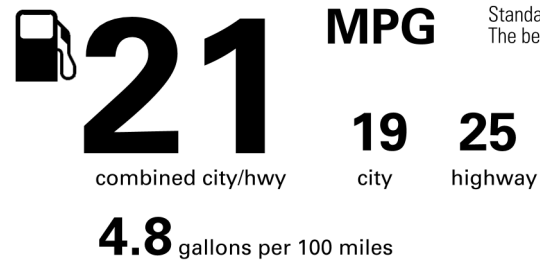

**BASE MANUFACTURER'S SUGGESTED RETAIL PRICE \$56,070.00**

**OPTIONAL EQUIPMENT**

FE	50 STATE EMISSIONS	
MR	Power Tilt/Slide Moonroof	850.00
3P.	Paint Protection Film	439.00
3T.	Roof Rail Cross Bars Gloss Black	420.00
43.	Cargo Lights- Interior D-Pillar	375.00
63.	Floor Mats- All Weather- '4Runner'	248.00
87.	Multimedia Screen Protector - Glass	105.00
D5.	Door Edge Guards- Front Color Keyed	150.00
T7.	Badge Inserts- Rr TOYOTA Matte Black	65.00
V1.	Dash Cam System- Front Integrated	499.00
W0.	Wheels- 18" Accessory TRD Black	1,325.00

Not Original - Copy

Created: 2026-02-27 11:09:13 (UTC)

**EPA DOT Fuel Economy and Environment**

**Gasoline Vehicle**

**Fuel Economy**

**You spend \$3,250 more in fuel costs over 5 years** compared to the average new vehicle.