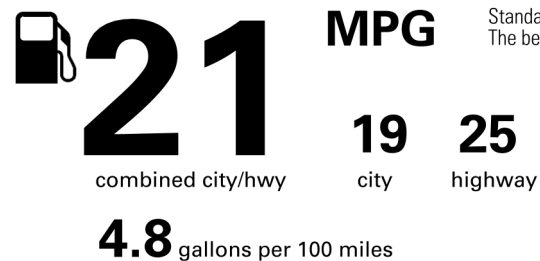

BASE MANUFACTURER'S SUGGESTED RETAIL PRICE \$56,070.00

OPTIONAL EQUIPMENT

FE	50 STATE EMISSIONS	
MR	Power Tilt/Slide Moonroof	850.00
3F.	Air Filter- TRD Panel Drop In	90.00
5A.	Cargo Cover- Retractable Black	135.00
63.	Floor Mats- All Weather- '4Runner'	248.00
6L.	Badge- Front Illuminated Bright Chrome	285.00
8F.	Tow Hooks Upgrade - Front - Red	180.00
BM.	Bodyside Molding- Color Keyed	260.00
D5.	Door Edge Guards- Front Color Keyed	150.00
D8.	Towing- Ball Mount	65.00
MF.	Mudguards- Fr +Rr Molded Black '4Runner'	175.00
R5.	Cargo Tray- All Weather '4Runner'	140.00
T6.	Badge Inserts- Rr TOYOTA Chrome	65.00

Not Original - Copy
 Created: 2026-03-26 10:10:51 (UTC)

EPA DOT Fuel Economy and Environment

Gasoline Vehicle

Fuel Economy

You spend \$3,250 more in fuel costs over 5 years compared to the average new vehicle.